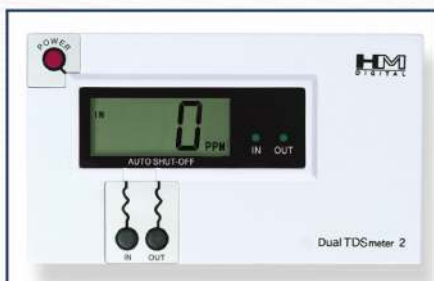

DM-1 Dual TDS Monitor

RANGE	TDS: 0-9990 ppm
ACCURACY	± 2%
RESOLUTION	1ppm(0-999) 10ppm(1000-9990)
ATC	YES (1-65°C/33-149°F)
CALIBRATION	Analog
SENSOR	1/4" (2EA)
SENSOR CABLE	62.2cm /2.0ft
POWER	2 x LR44
SIZE	7.6 x 2 x 4.7 cm (3 x 0.8 x 1.9 in)
WEIGHT	79g/ 2.8oz

LSM-100 Monitor

RANGE	TDS: 0-9999 ppm 0-10.0 ppt EC: 0-9999 µS 0-20.00 mS
ACCURACY	± 2%
RESOLUTION	0.1 (0-99) 1 (100-9999) 0.01 (ms/ppt)
ATC	YES (1-65°C/33-149°F)
CALIBRATION	Digital
SENSOR	1/2" NPTF
SENSOR CABLE	3m/9.8ft
POWER	2 x AA
SIZE	12.0 x 7.5 x 2.6 cm (4.7 x 2.9 x 1.0 in)
WEIGHT	198g/ 7.0oz

LDM-100R Dual Rejection Monitor

RANGE	TDS: 0-9999 ppm 0-10.0 ppt EC: 0-9999 µS 0-20.00 mS
ACCURACY	± 2%
RESOLUTION	0.1 (0-99) 1 (100-9999) 0.01 (ms/ppt)
ATC	YES (1-65°C/33-149°F)
CALIBRATION	Digital
SENSOR	1/2" NPTF (2EA)
SENSOR CABLE	3m/9.8ft
POWER	2 x AA
SIZE	12.0 x 7.5 x 2.6 cm (4.7 x 2.9 x 1.0 in)
WEIGHT	198g/ 7.0oz

FLM-3 Flow Meter

RANGE	0.8-8.0 LPM 0.2-2.1 GPM 0-99999 gallon/liter
ACCURACY	± 10%
RESOLUTION	0.1 LPM/GPM; 1 gallon/liter
SET POINT	Programmable
ALARM	Sound
SENSOR	1/4" quick connect
POWER	2 x AA
SIZE	6.6 x 9.0 x 6.3 cm (2.6 x 3.5 x 2.5 in)
WEIGHT	207g/7.3oz